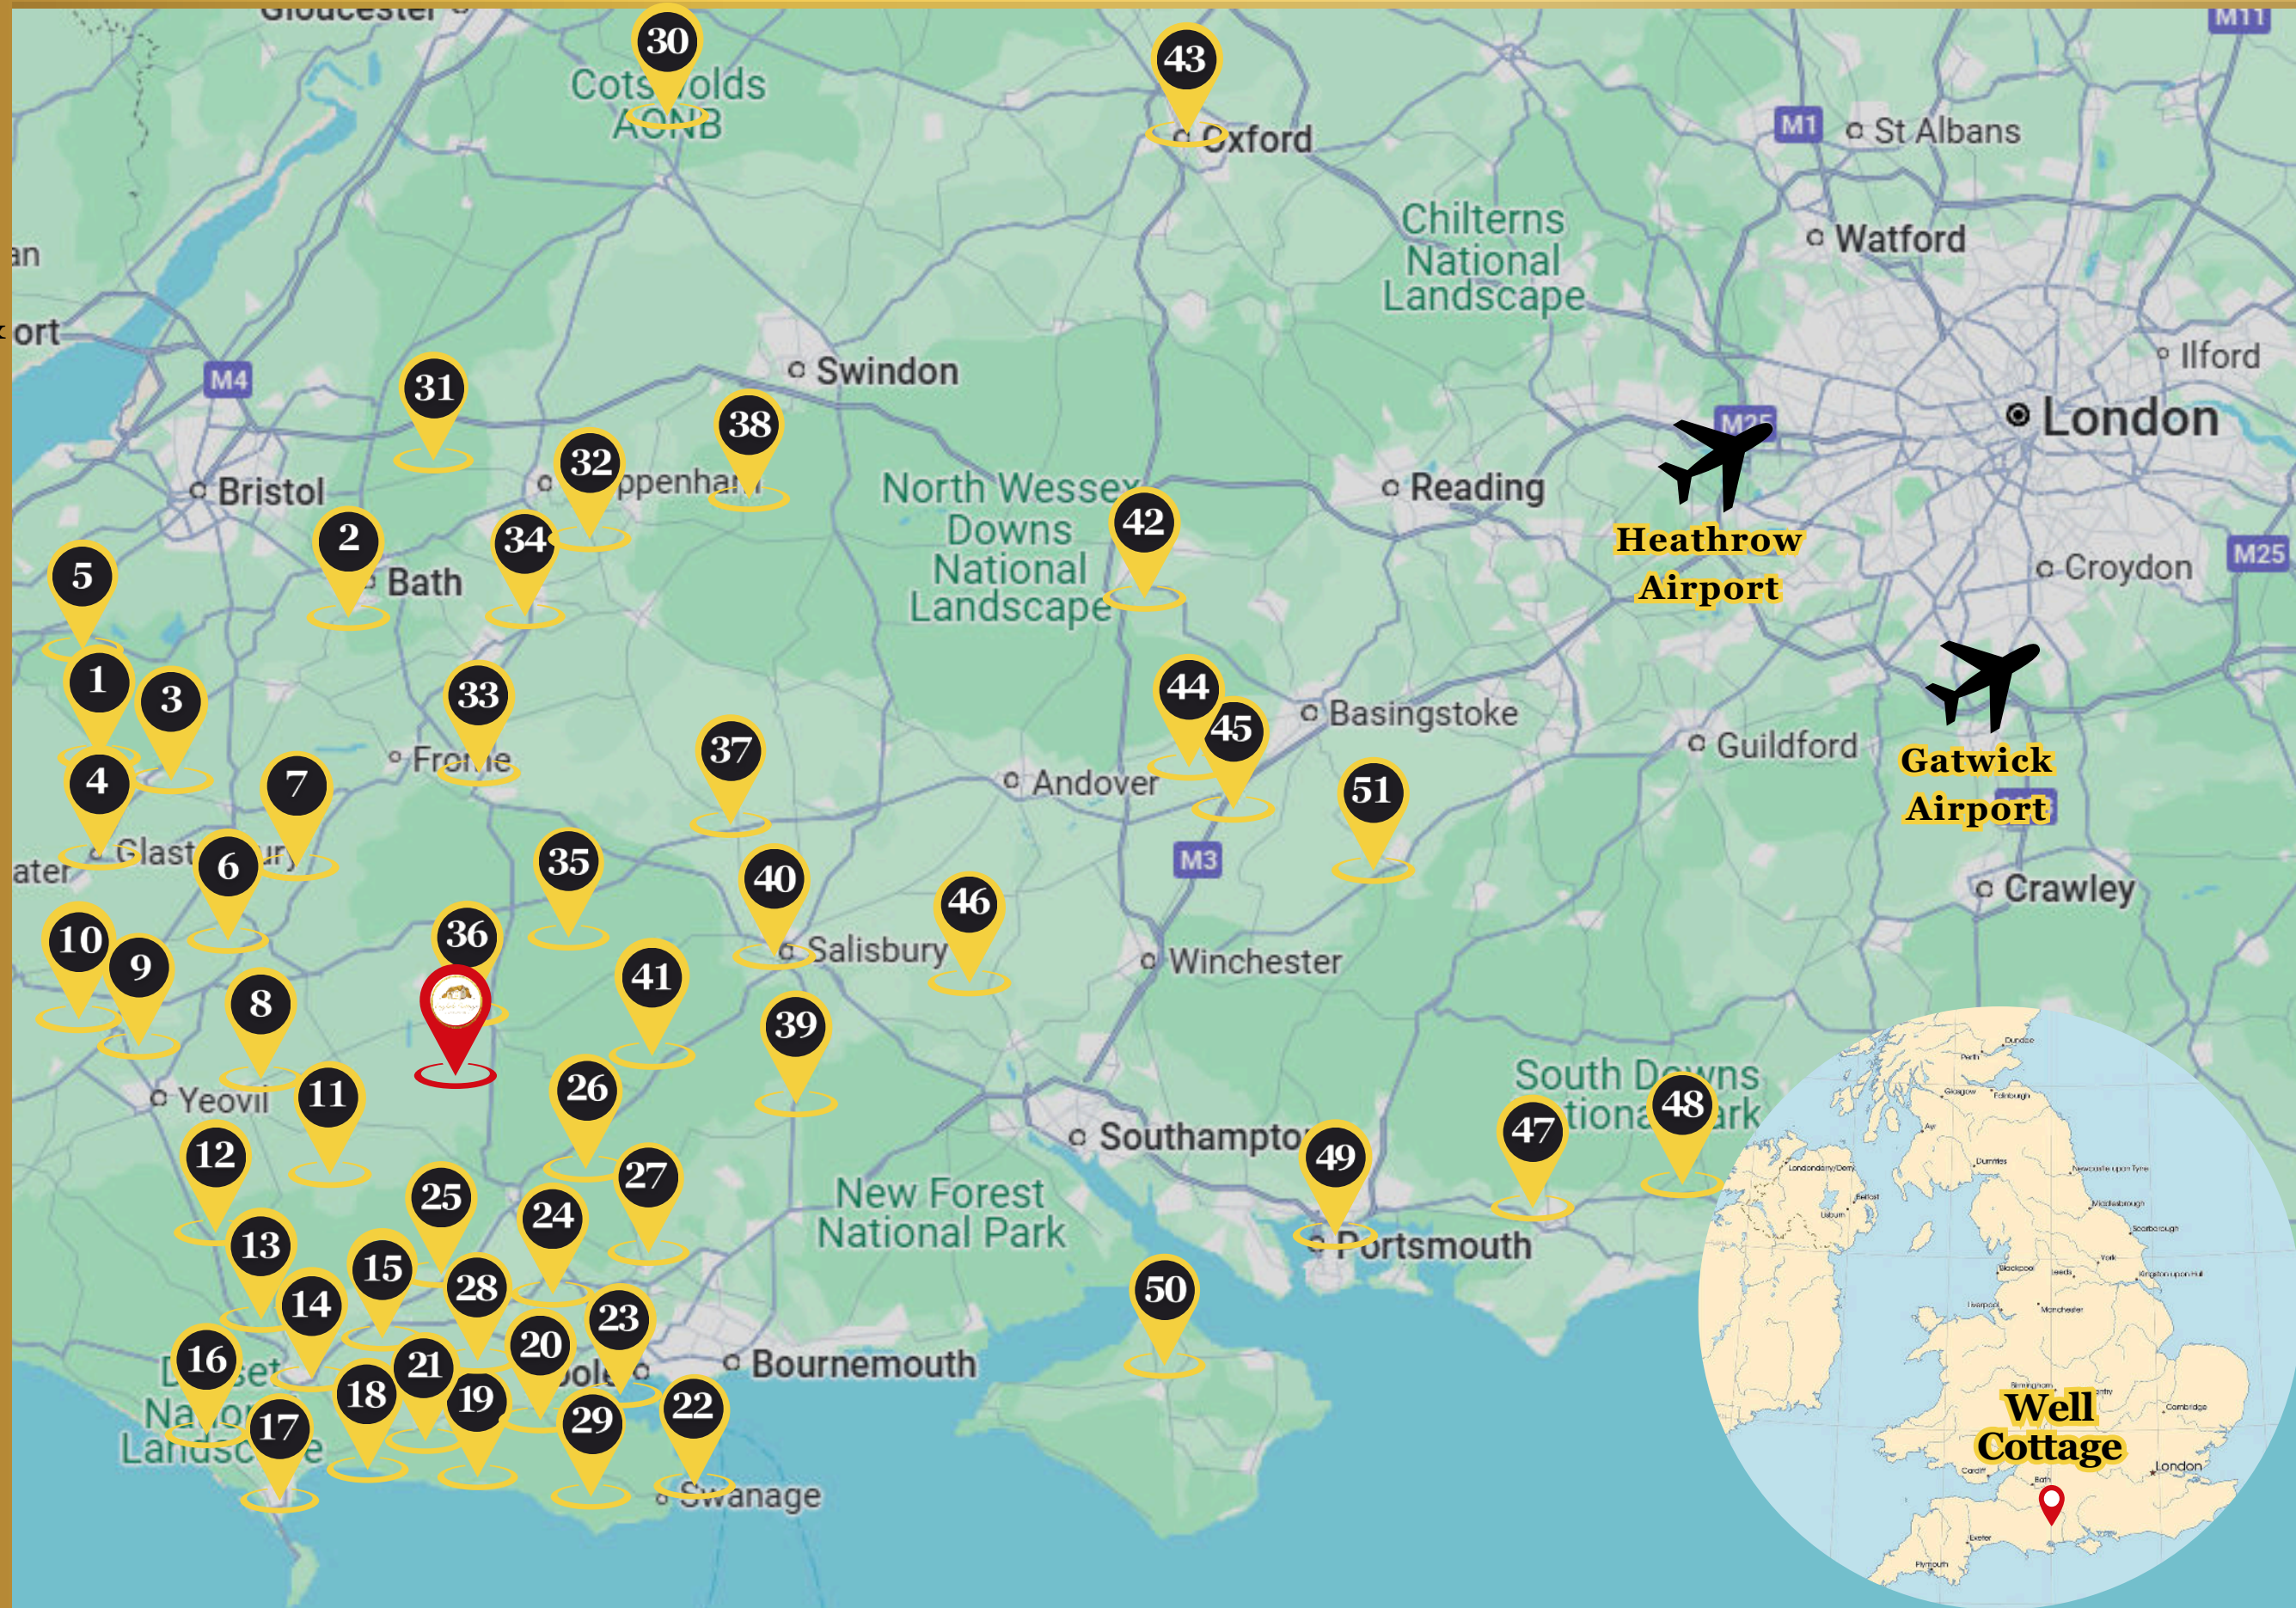

# Well Cottage proximity to some of our most popular excursions

1. Wookey Hole Caves
2. Bath
3. Wells
4. Glastonbury
5. Cheddar Gorge
6. The Newt
7. Hauser & Wirth
8. Sherborne - Abbey & Castles
9. Montacute House
10. East Lambrook Gardens
11. A 1000 Year Old Mill
12. Cerne Abbas Giant
13. Dorchester / Poundbury
14. Thomas Hardy's Max Gate House
15. Thomas Hardy's Birthplace Cottage
16. Abbotsbury Swannery
17. Weymouth & Portland
18. The Jurassic Coast
19. Durdle Door
20. The Blue Pool
21. Lulworth Castle
22. Swanage Steam Railway
23. Brownsea Island
24. Milton Abbas
25. Sculptures By The
26. Blandford Brewery

27. Kingston Lacy
28. Tank Museum
29. Corfe Castle
30. The Cotswolds
31. Castle Combe
32. Bowood House
33. Longleat House & Safari Park
34. Lacock
35. Old Wardour Castle
36. Shaftesbury - Gold Hill
37. Stonehenge
38. Avebury
39. Roman Villa
40. Salisbury Cathedral
41. The Cranborne Chase AONB
42. Highclere Castle
43. Oxford
44. Bombay Sapphire Gin Distillery
45. Jane Austen's House
46. Mottisfont's Rose Walled Garden
47. Weald & Downland Living Museum
48. Arundel Castle
49. Portsmouth Historic Dockyard
50. Isle of Wight
51. Jane Austins hiHouse